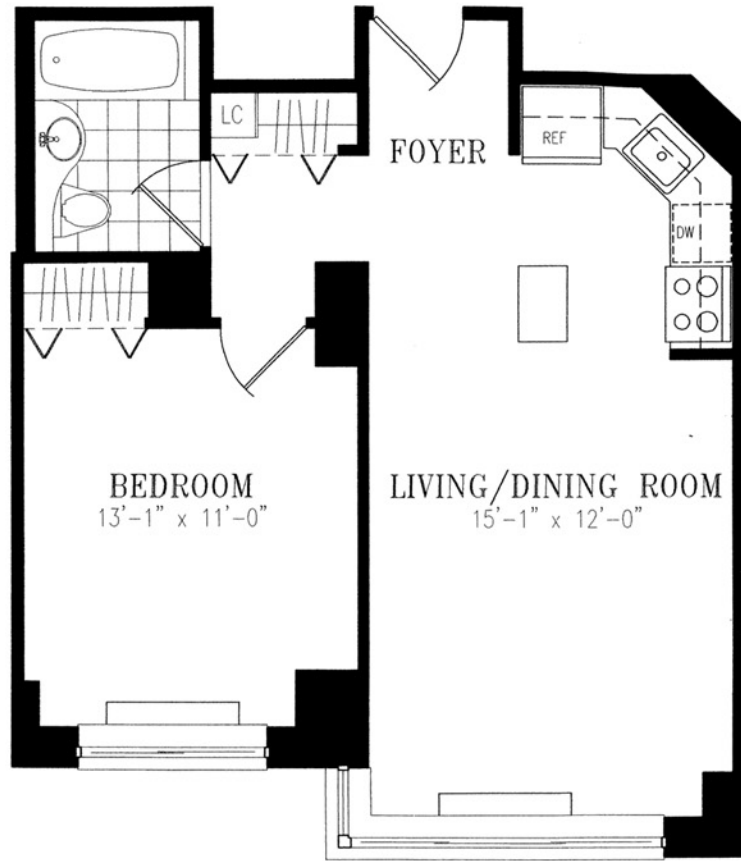

RESIDENCE H:

8TH-36TH FLOORS

- 1 BEDROOM
- 1 BATH

ANOTHER QUALITY DEVELOPMENT LEASED AND MANAGED BY
Rose Associates, Inc.