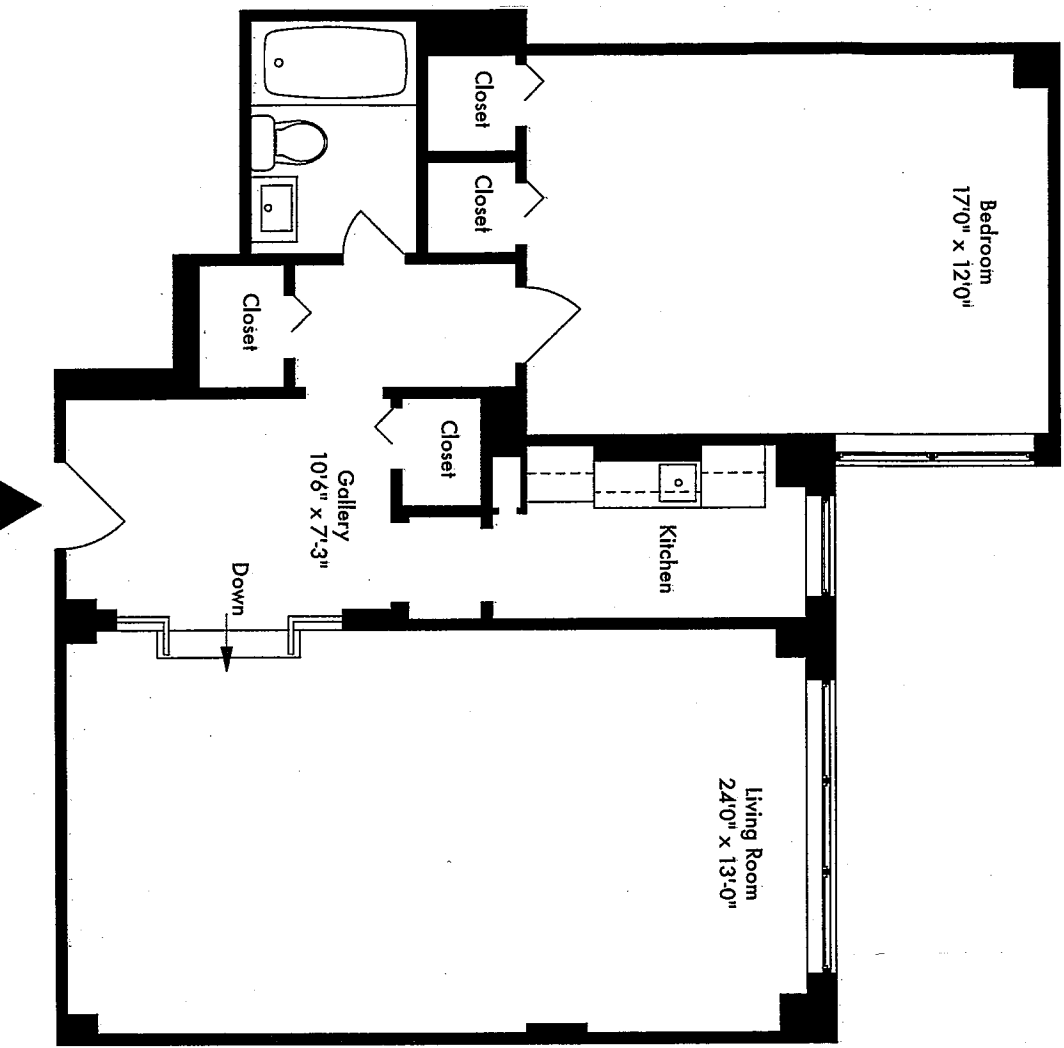

Residence 3L: One Bedroom, One Bathroom

**GOODHUE
HOUSE**

20 East 35th Street
at Madison Avenue
New York, NY 10016
000-000-0000

All dimensions are approximate and subject to construction variances.
Plans may contain minor variations from floor to floor.