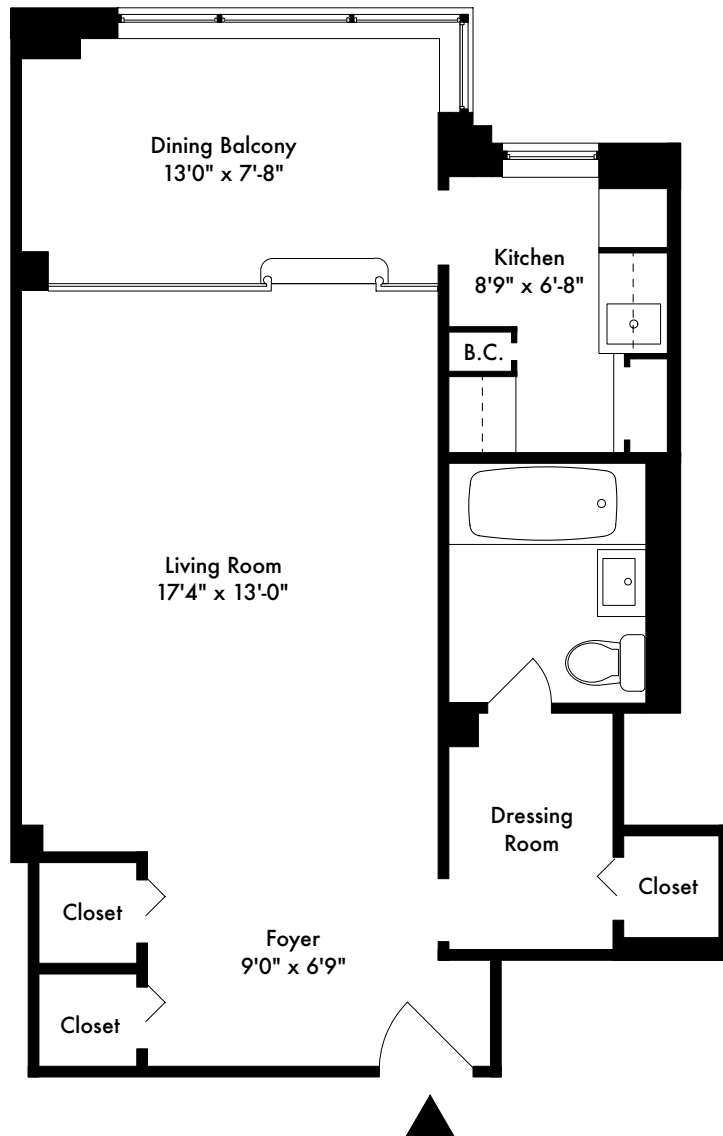

# Residence 2E: Studio, One Bathroom

## PARK GRAMERCY

7 Lexington Avenue  
New York, NY 10010  
212-210-6673

All dimensions are approximate and subject to construction variances.  
Plans may contain minor variations from floor to floor.

Rose Associates, Inc.