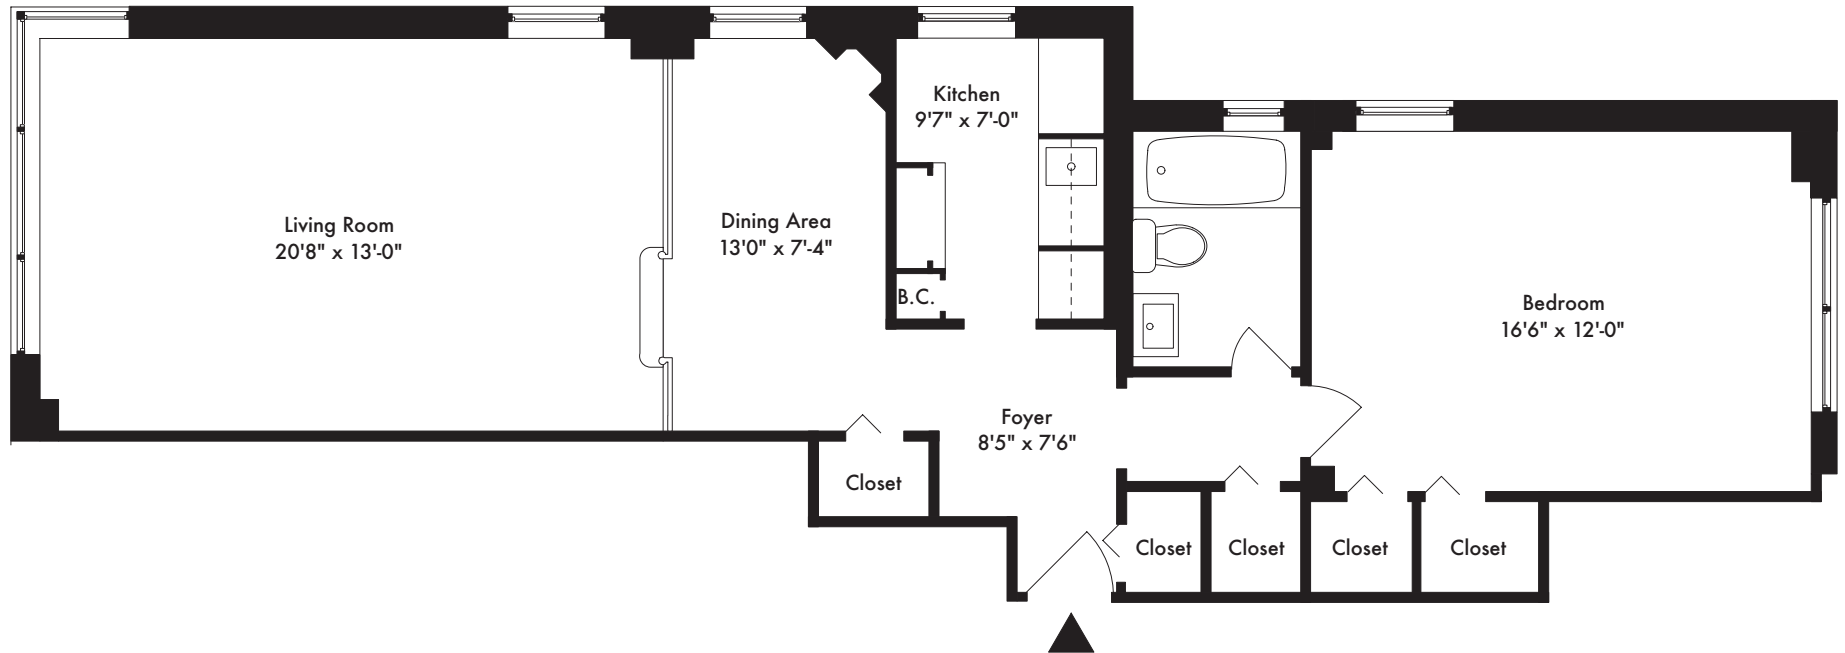

Residence 6G: One Bedroom, One Bathroom

PARK GRAMERCY

7 Lexington Avenue
New York, NY 10010
212-210-6673

All dimensions are approximate and subject to construction variances.
Plans may contain minor variations from floor to floor.