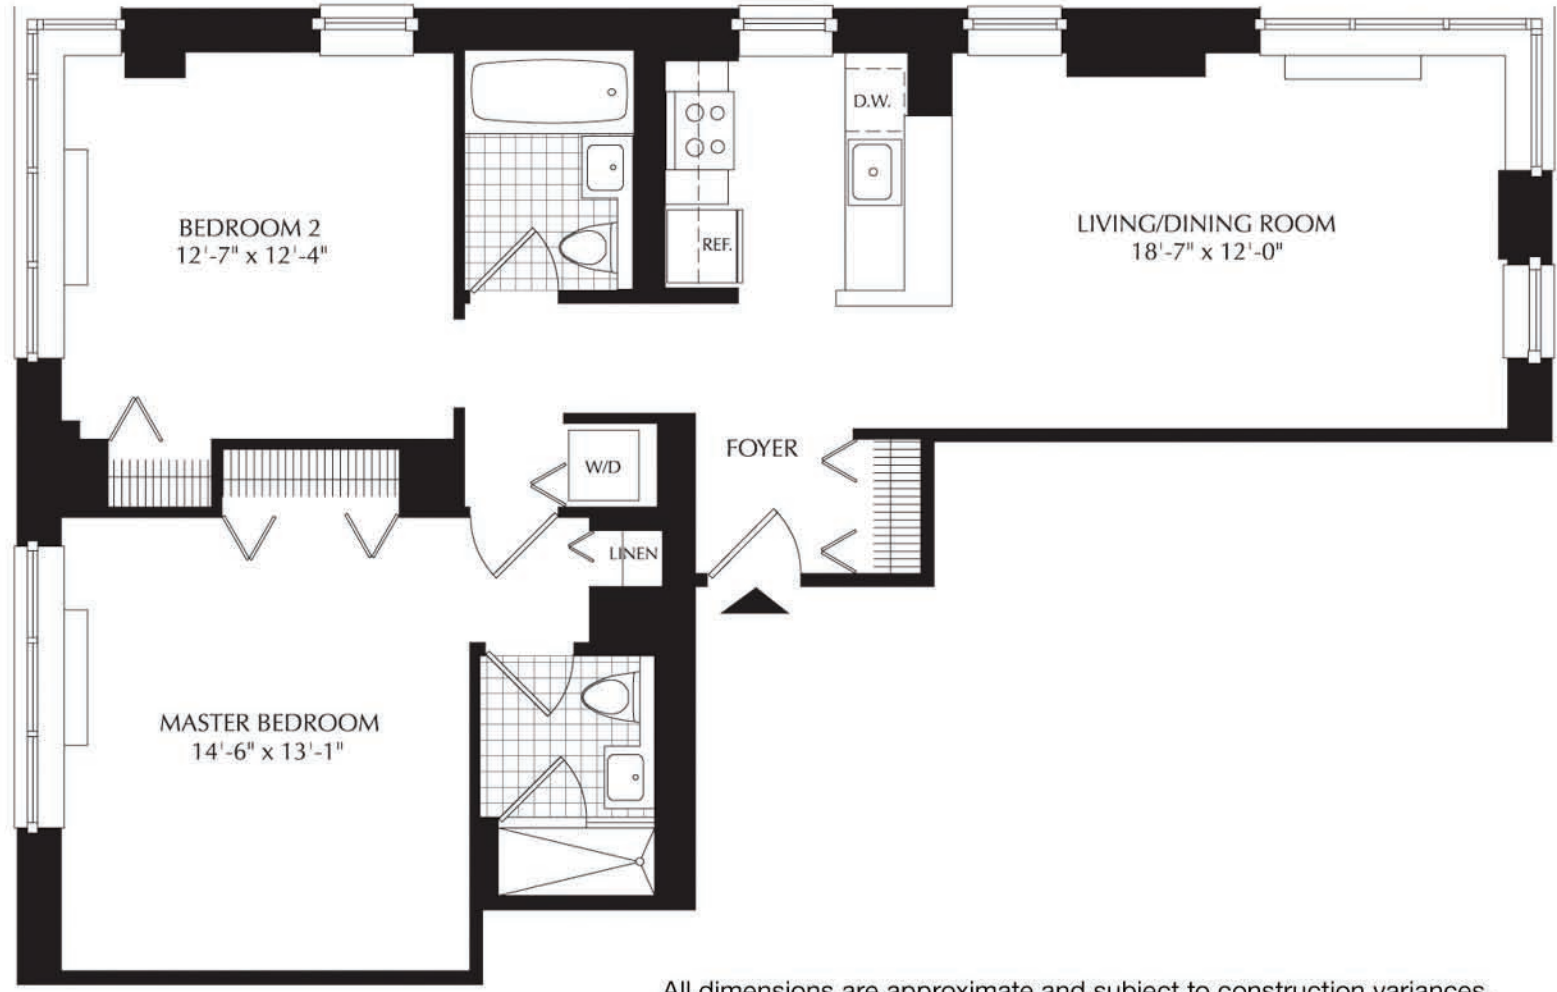

Residence A Floors 17-Penthouse

2 Bedrooms
2 Baths

THE
MELAR

250 West 93rd Street
New York, NY 10025
(888) 841-0338
www.themelar.com

All dimensions are approximate and subject to construction variances.
Plans may contain minor variations from floor to floor.