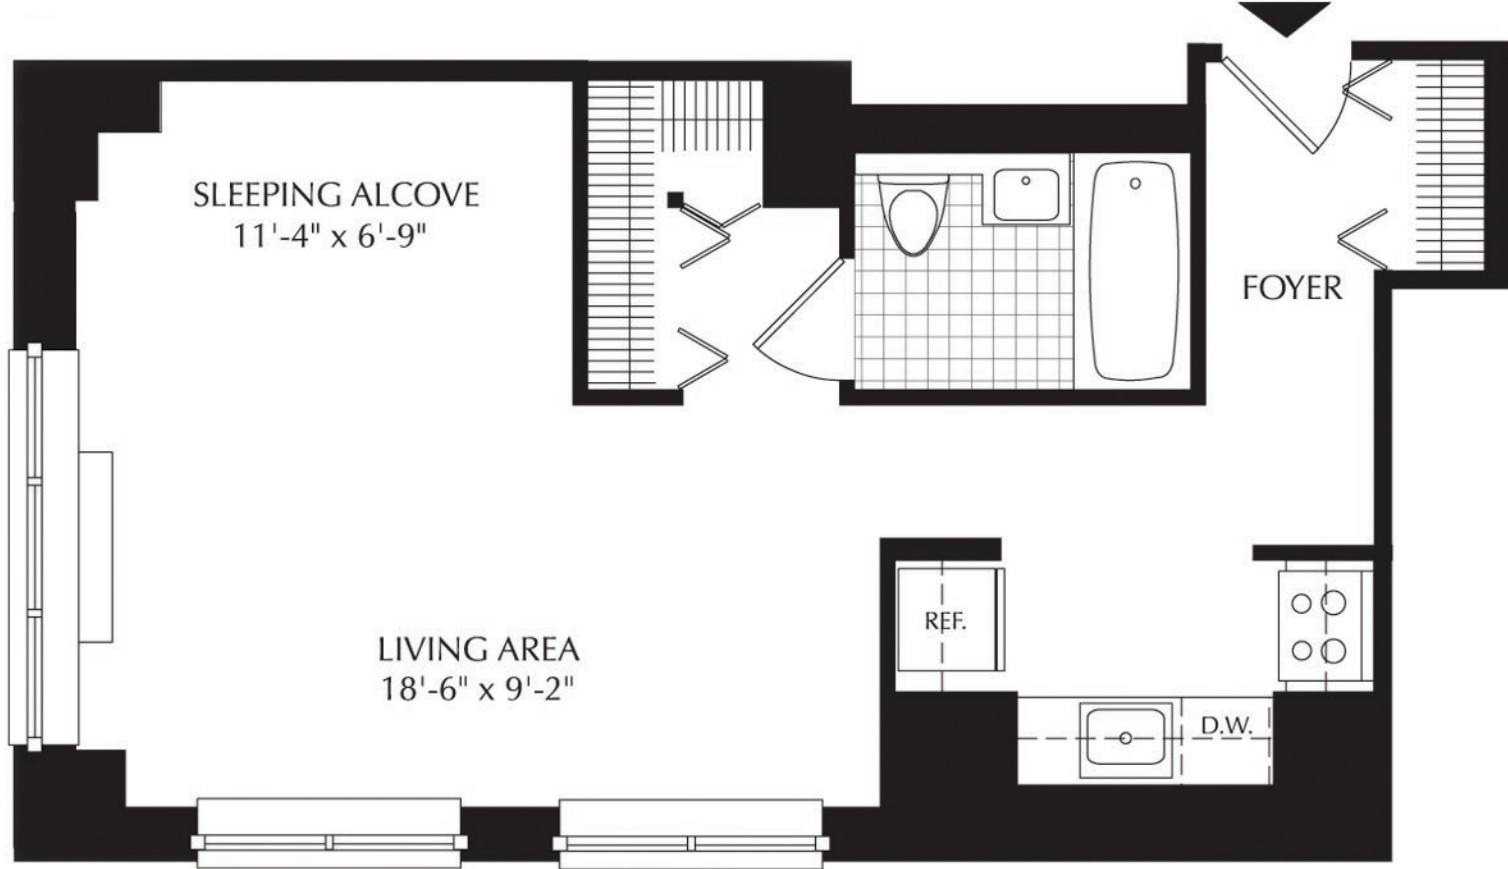

Residence E Floors 16-Penthouse

Alcove Studio
1 Bath

THE
MELAR

250 West 93rd Street
New York, NY 10025
(888) 841-0338
www.themelar.com

ALL DIMENSIONS ARE APPROXIMATE

All dimensions are approximate and subject to construction variances.
Plans may contain minor variations from floor to floor.