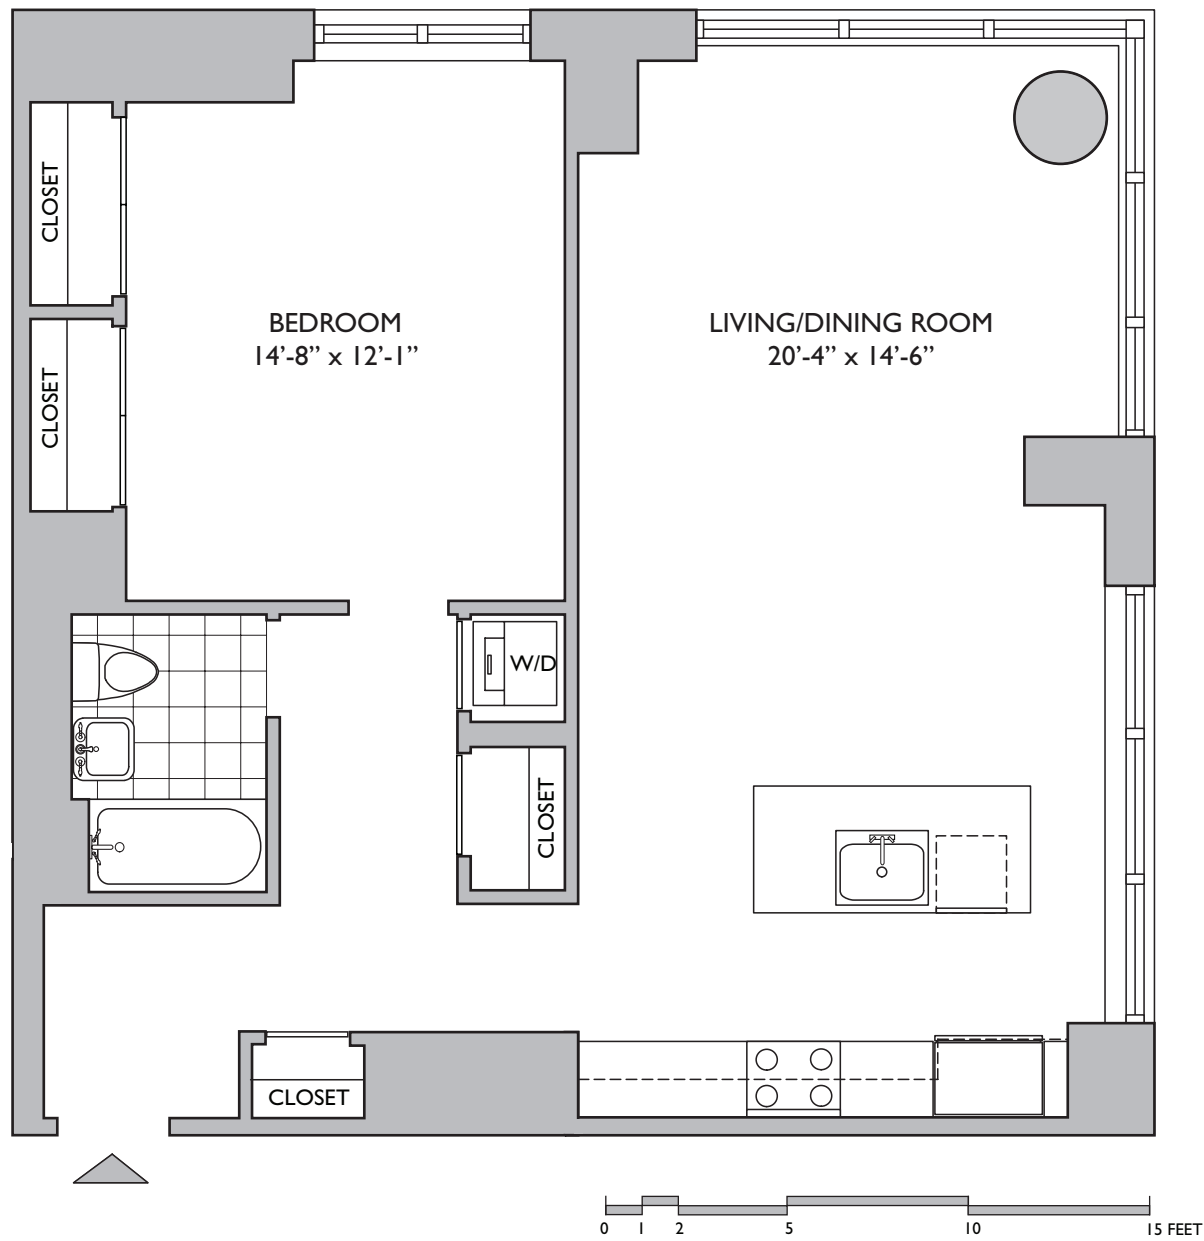

Residence A

One Bedroom, One Bath
Floors 3 & 4

Floor 3: 966 Square Feet
Floor 4: 949 Square Feet

The above drawings are conceptual only and are subject to change without notice at the discretion of the developer. The residences square footage totals indicated above are approximate and may vary due to construction. Individual room dimensions may vary based on floor and due to construction. The developer reserves the right to make additions, deletions and modifications. See offering plan for complete details.