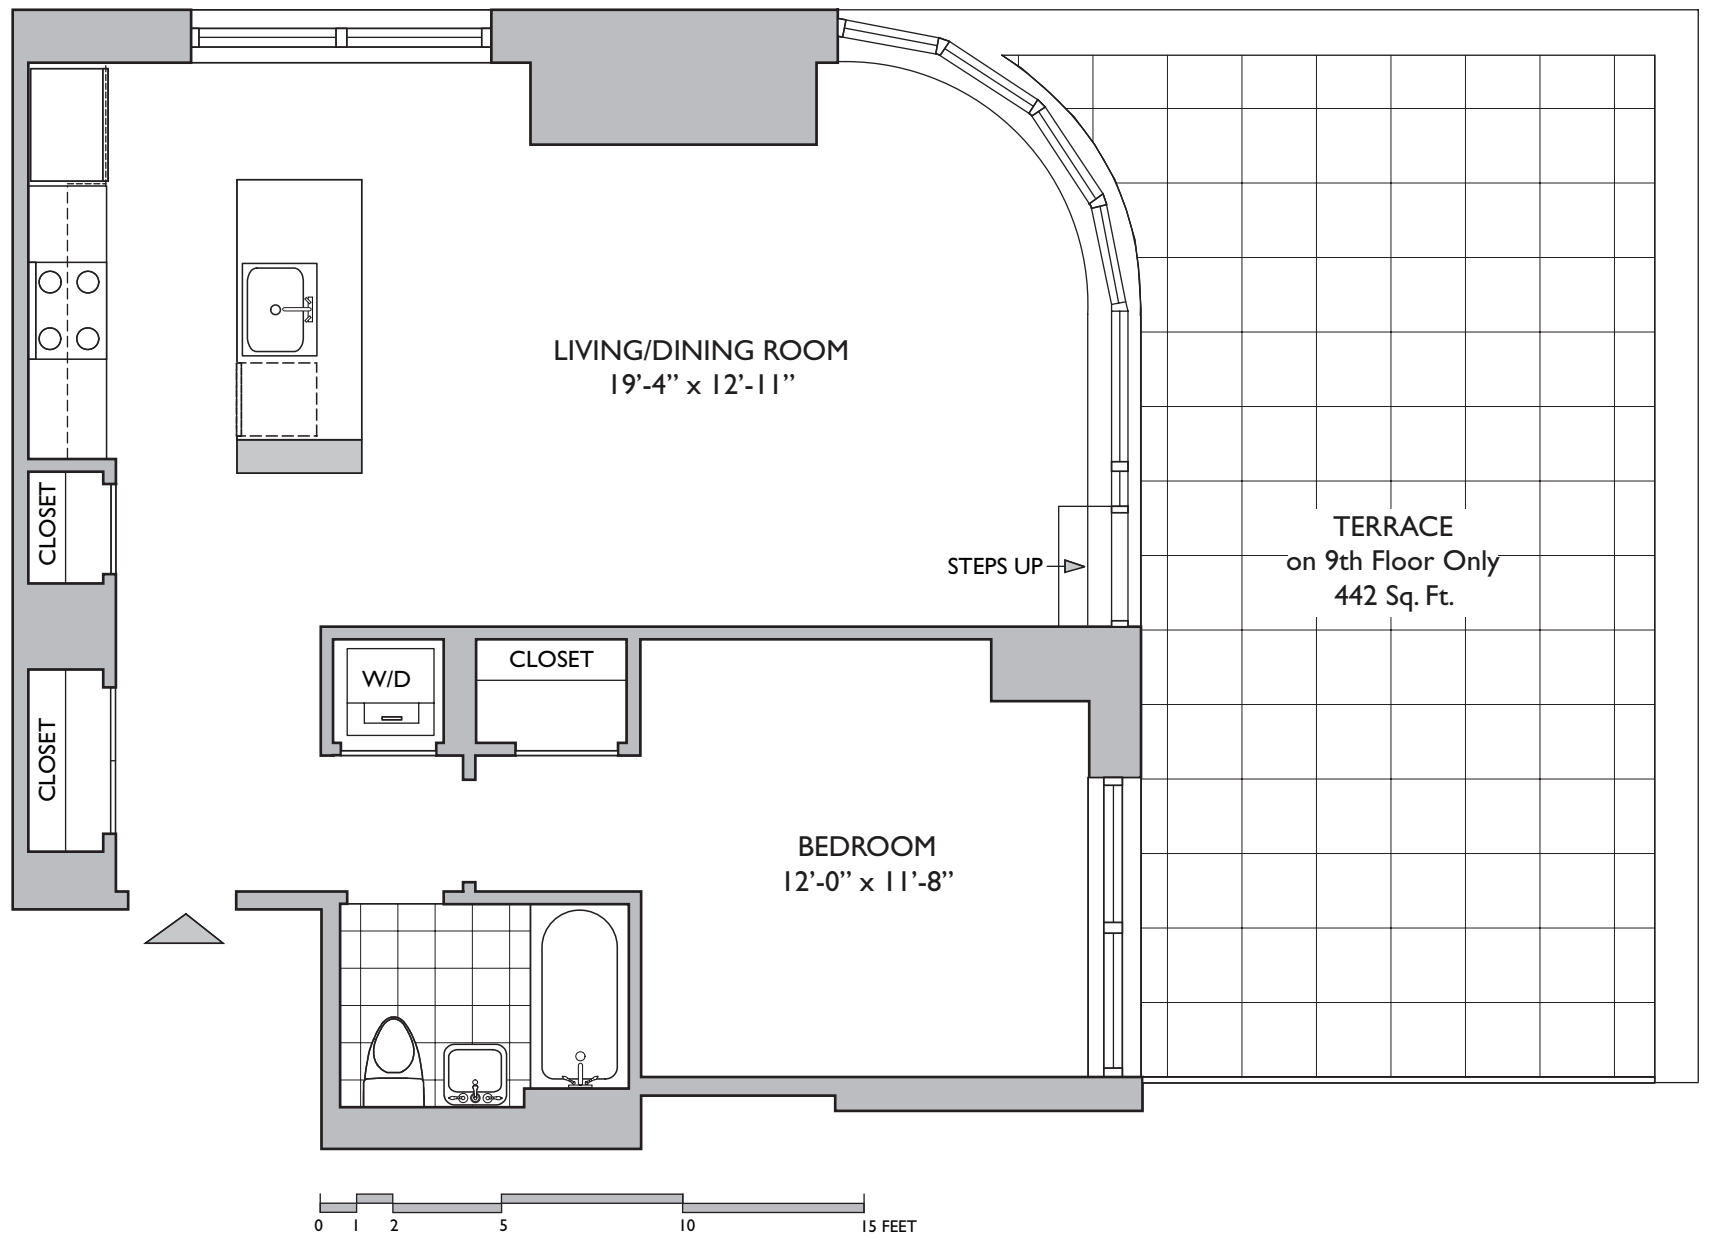

Residence A

One Bedroom, One Bath, Terrace at 9th Floor
Floors 9 & 10

807 Square Feet

The above drawings are conceptual only and are subject to change without notice at the discretion of the developer. The residences square footage totals indicated above are approximate and may vary due to construction. Individual room dimensions may vary based on floor and due to construction. The developer reserves the right to make additions, deletions and modifications. See offering plan for complete details.