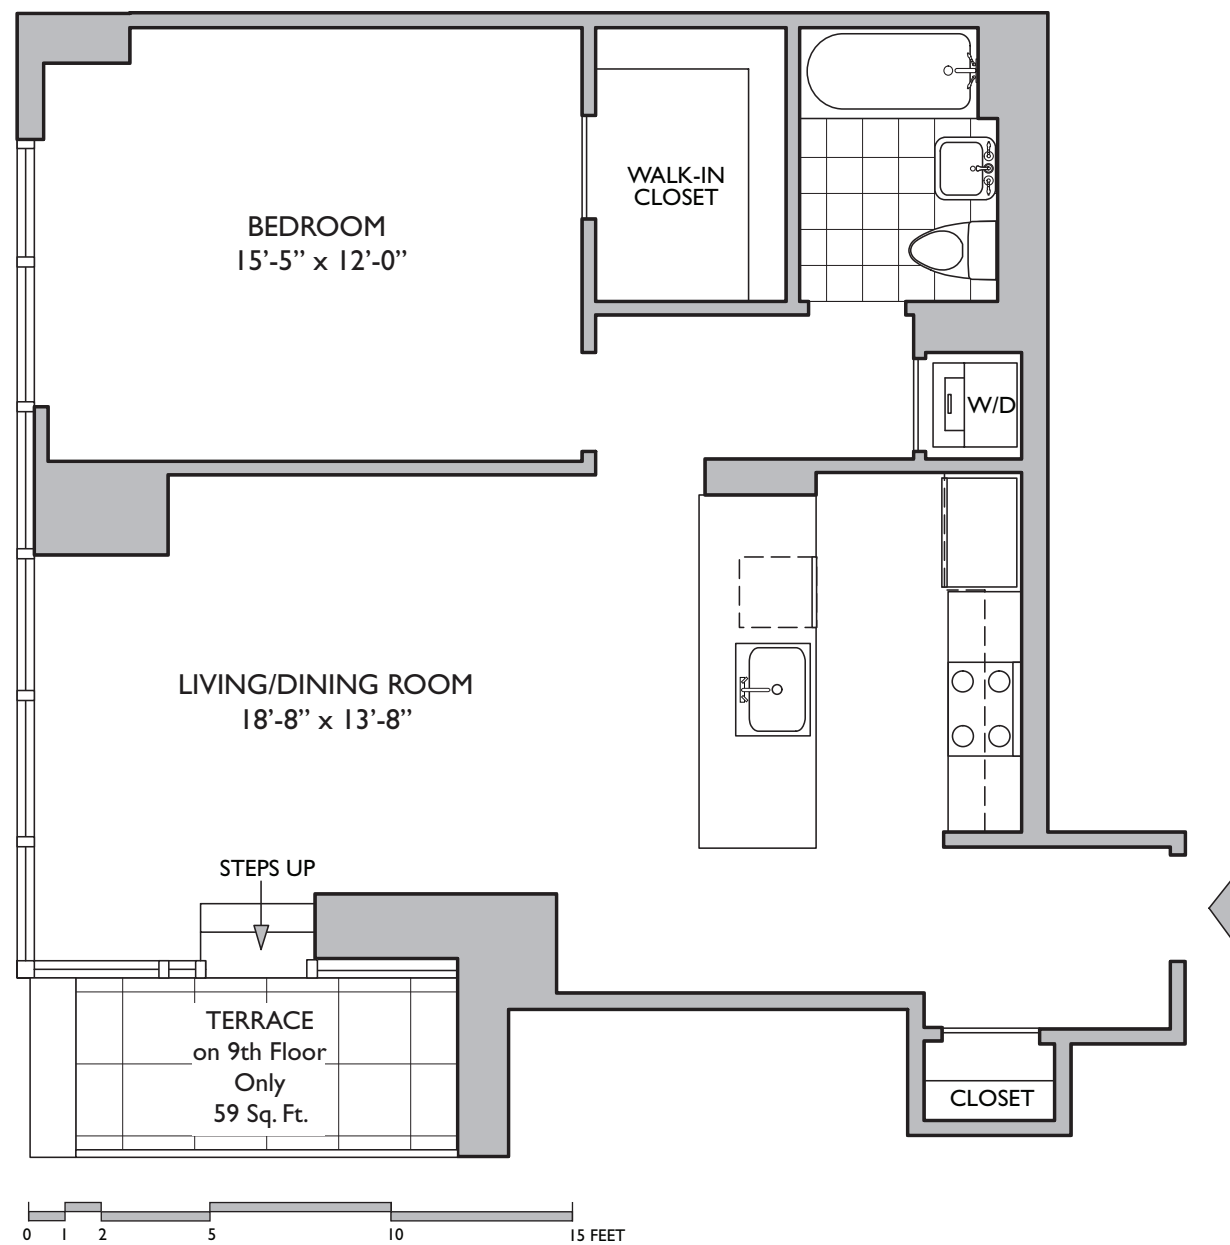

Residence F

One Bedroom, One Bath, Terrace on 9th Floor
Floors 9-19

Floors 9 & 10: 779 Square Feet
Floors 11-19: 764 Square Feet

Floors 9 & 10

Floors 11-19

The above drawings are conceptual only and are subject to change without notice at the discretion of the developer. The residences square footage totals indicated above are approximate and may vary due to construction. Individual room dimensions may vary based on floor and due to construction. The developer reserves the right to make additions, deletions and modifications. See offering plan for complete details.