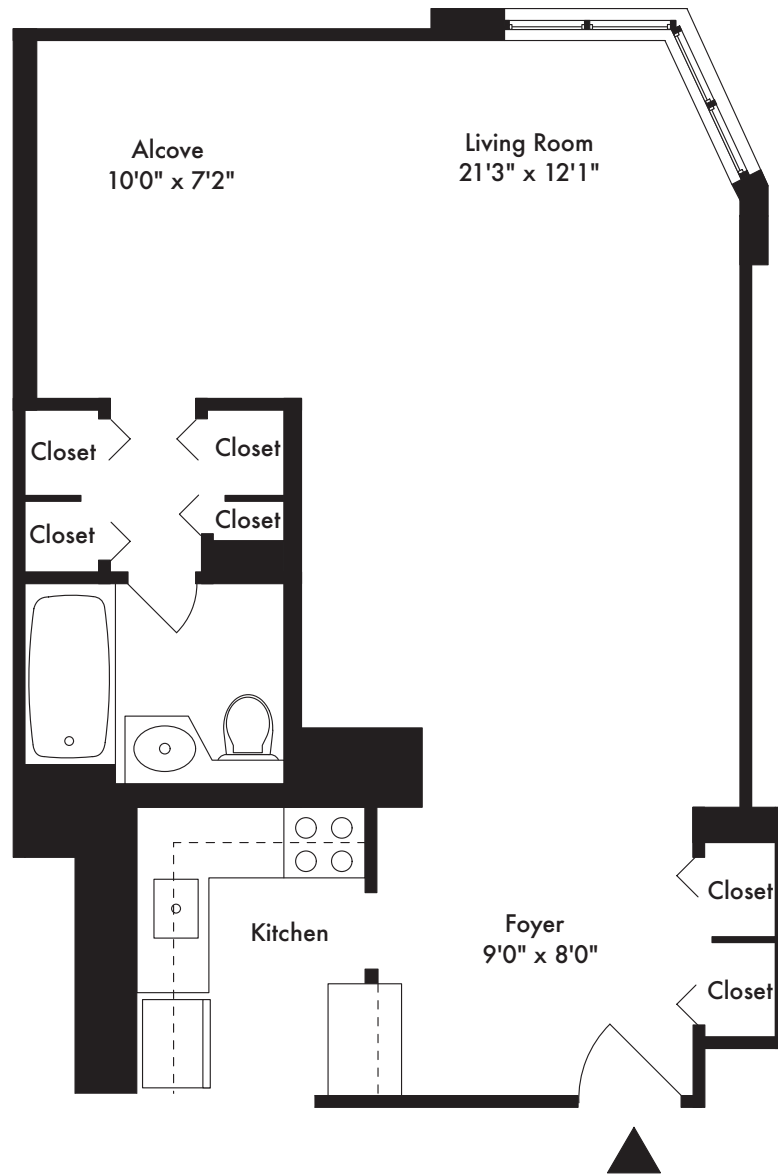

Residence 23A: Alcove Bedroom, One Bathroom

THE CHURCHILL

300 East 40th Street
New York, NY 10016
212-210-6673

All dimensions are approximate and subject to construction variances.
Plans may contain minor variations from floor to floor.