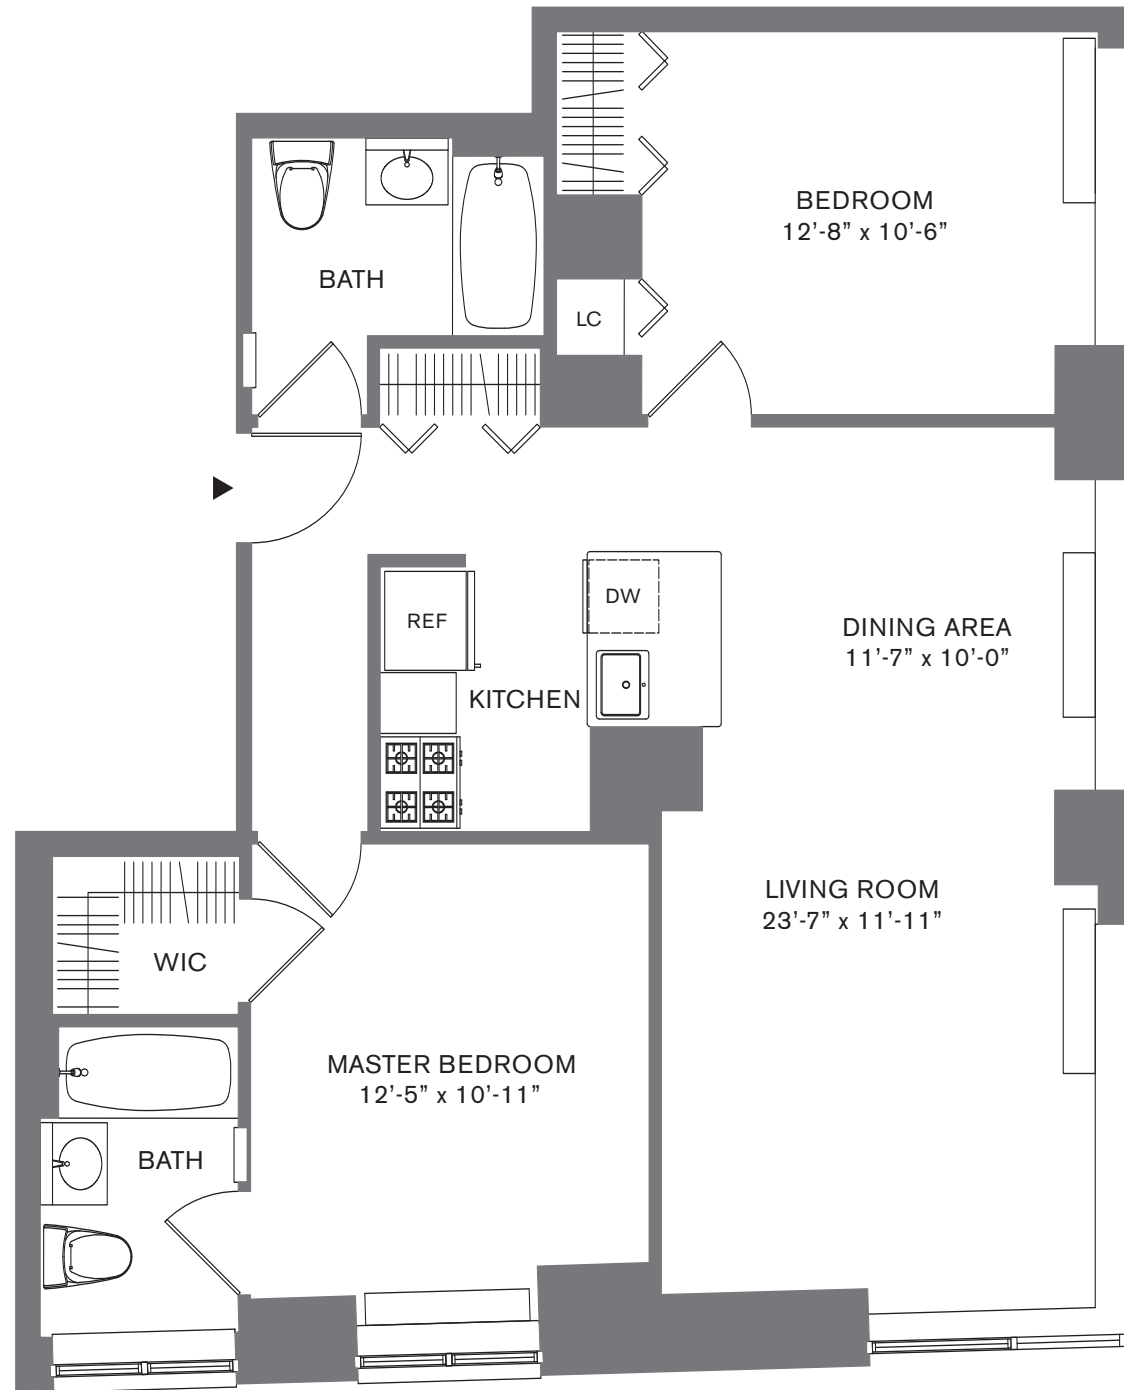

Residence 3 Floors 16-20

Two Bedroom

All dimensions are approximate and subject to construction variances. Plans may contain minor variations from floor to floor.

88 Leonard Street
New York, NY 10013
[866] 876-3629
www.88leonard.com